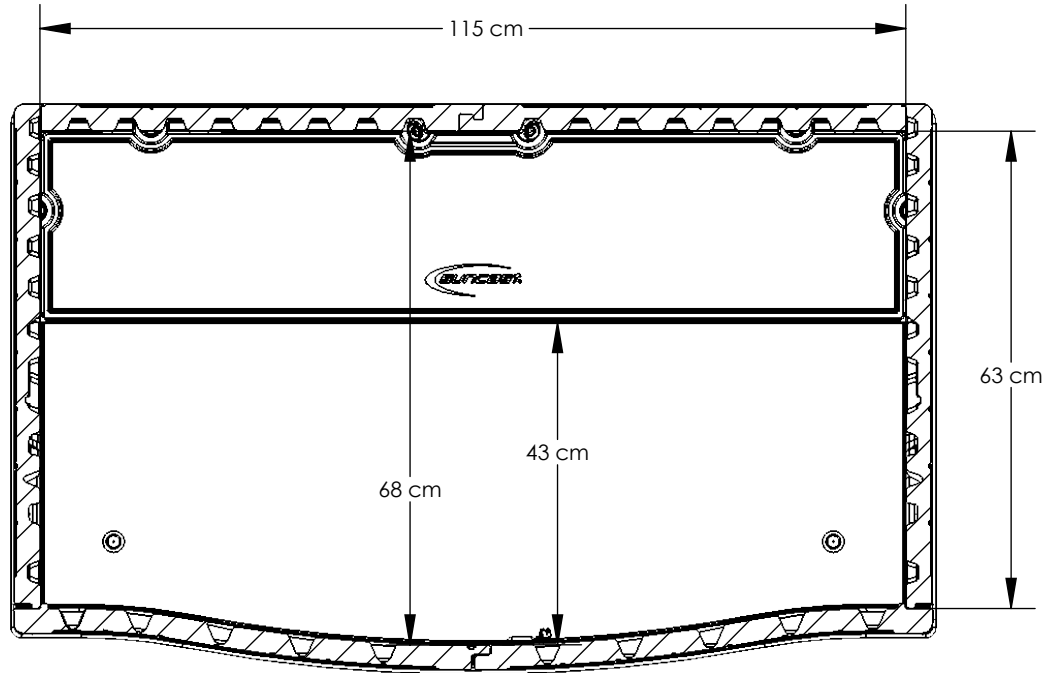

Suncast Corporation
701 North Kirk Road
Batavia, IL 60510 USA

BMOC6000T

SECTION A-A
SCALE 1 : 10