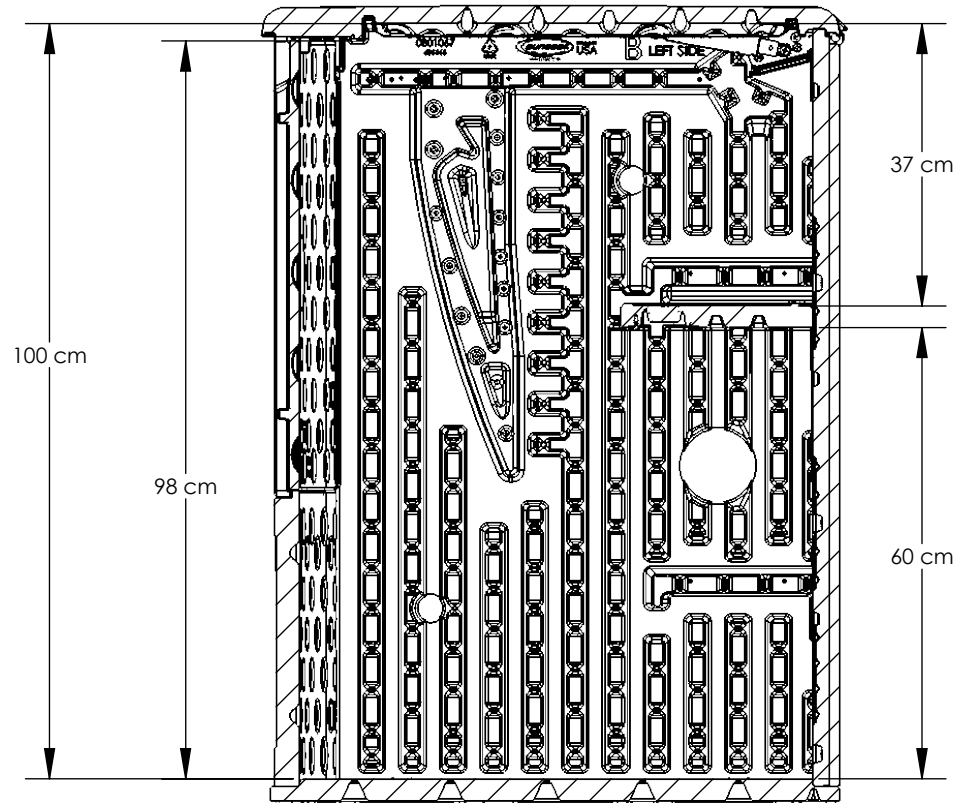

BMOC6000T

SECTION A-A
SCALE 1 : 10

Suncast Corporation
701 North Kirk Road
Batavia, IL 60510 USA

BMOC6000T

SECTION B-B
SCALE 1 : 10