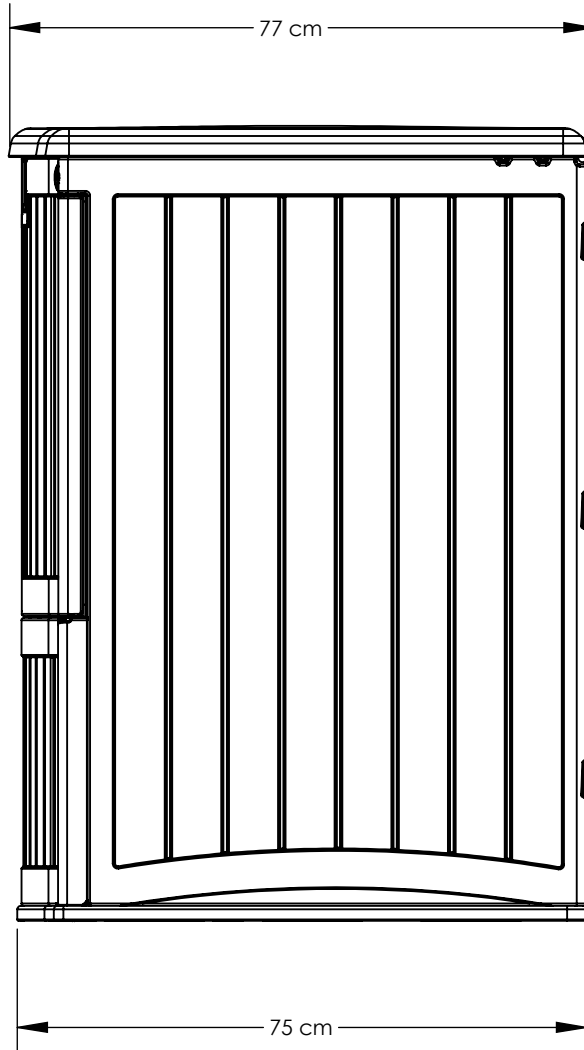

Suncast Corporation
701 North Kirk Road
Batavia, IL 60510 USA

BMOC6000T

INTERIOR CAPACITY	723	L
EXT. COVERAGE AREA	1.3	m ²

Suncast Corporation
701 North Kirk Road
Batavia, IL 60510 USA

BMOC6000T

Suncast Corporation
701 North Kirk Road
Batavia, IL 60510 USA