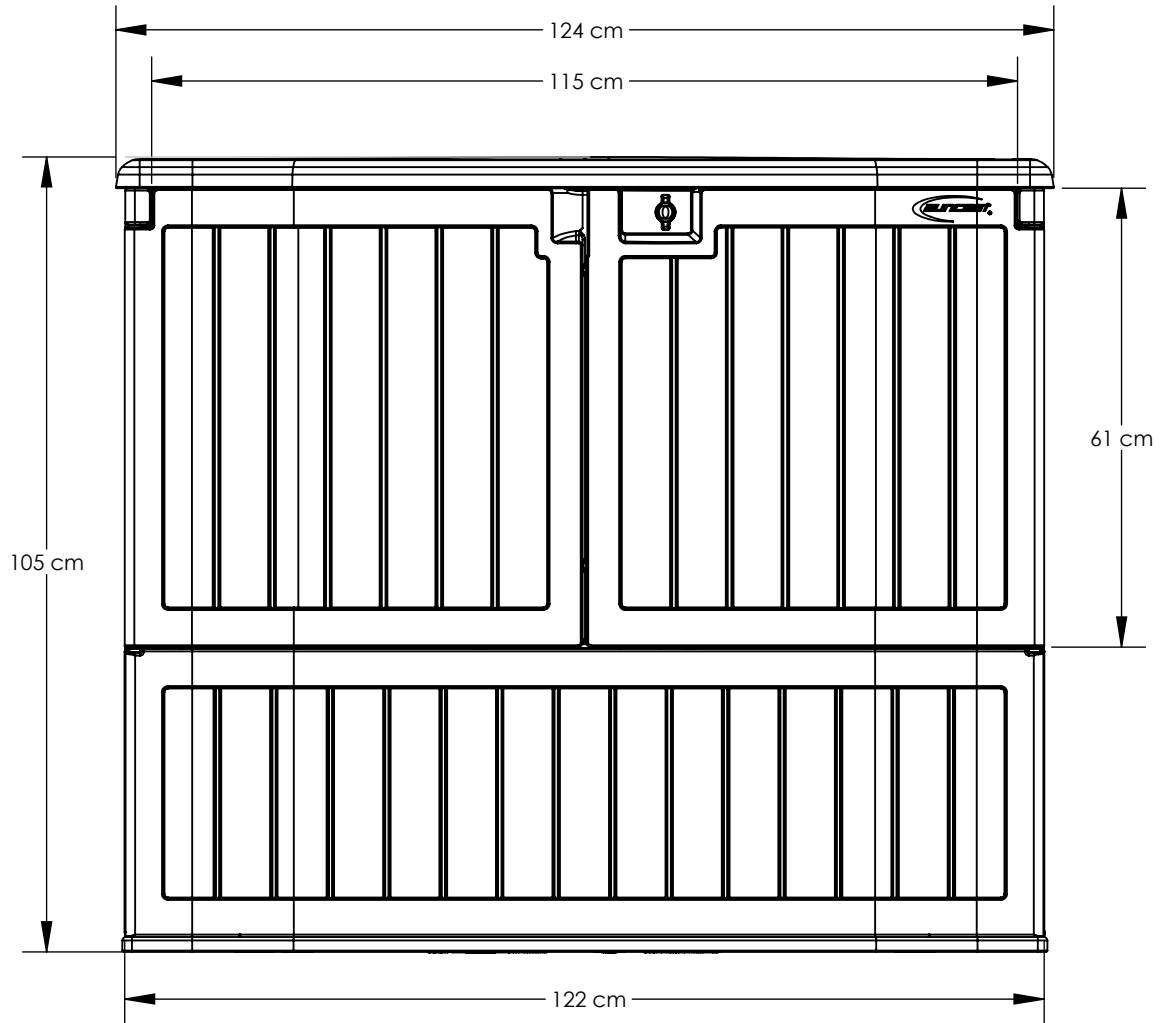

Suncast Corporation
701 North Kirk Road
Batavia, IL 60510 USA

BMOC6000T

INTERIOR CAPACITY	723	L
EXT. COVERAGE AREA	1.3	m ²

Suncast Corporation
701 North Kirk Road
Batavia, IL 60510 USA

BMOC6000T

Suncast Corporation
701 North Kirk Road
Batavia, IL 60510 USA

BMOC6000T

SECTION A-A
SCALE 1 : 10

Suncast Corporation
701 North Kirk Road
Batavia, IL 60510 USA

BMOC6000T

SECTION B-B
SCALE 1 : 10