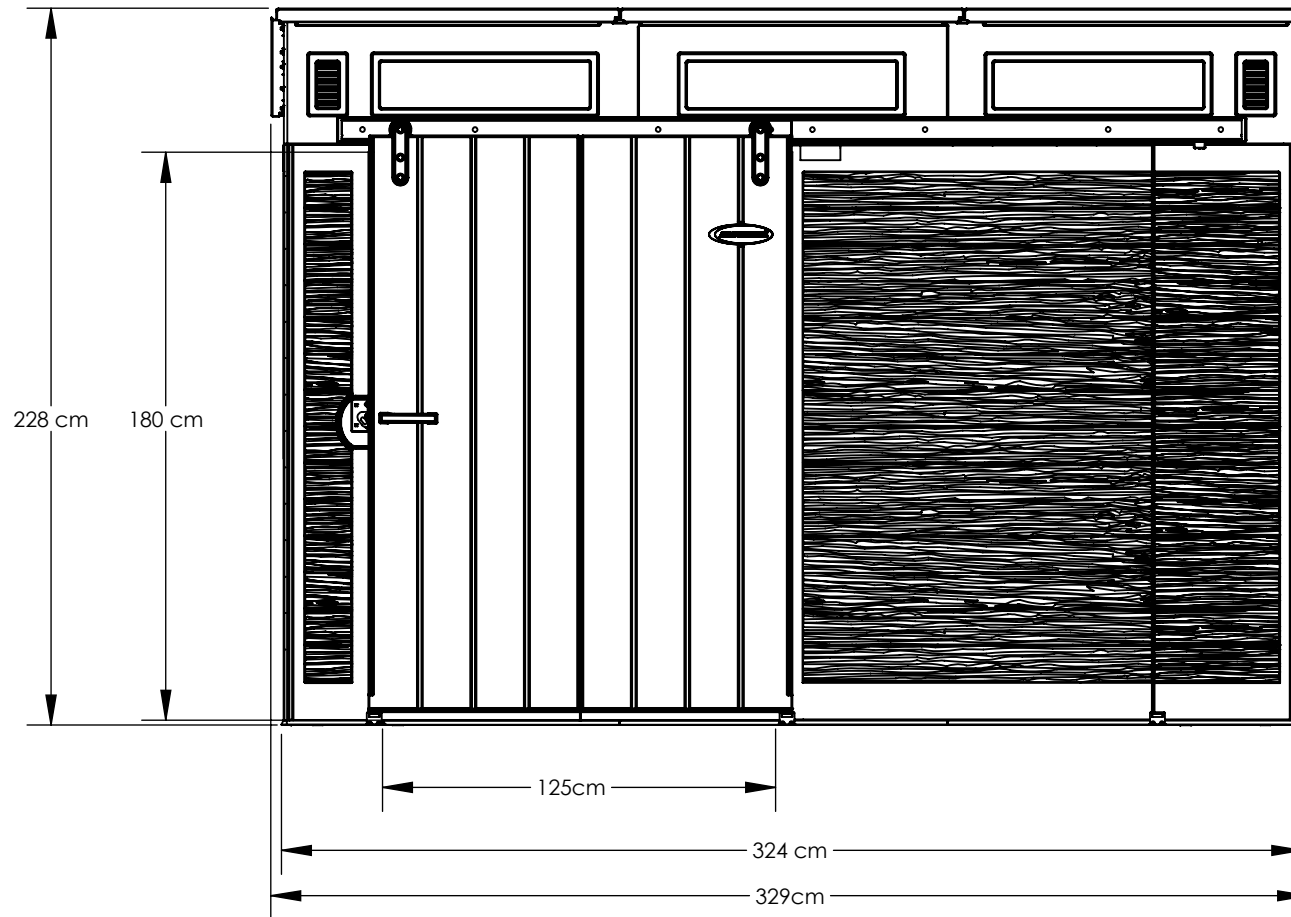

Suncast Corporation
701 North Kirk Road
Batavia, IL 60510 USA

BMS9000

INTERIOR VOLUME	16.7 m ³
EXT. COVERAGE AREA	7.1 m ²
ROOF PITCH	1.75:12

Suncast Corporation
701 North Kirk Road
Batavia, IL 60510 USA

BMS9000