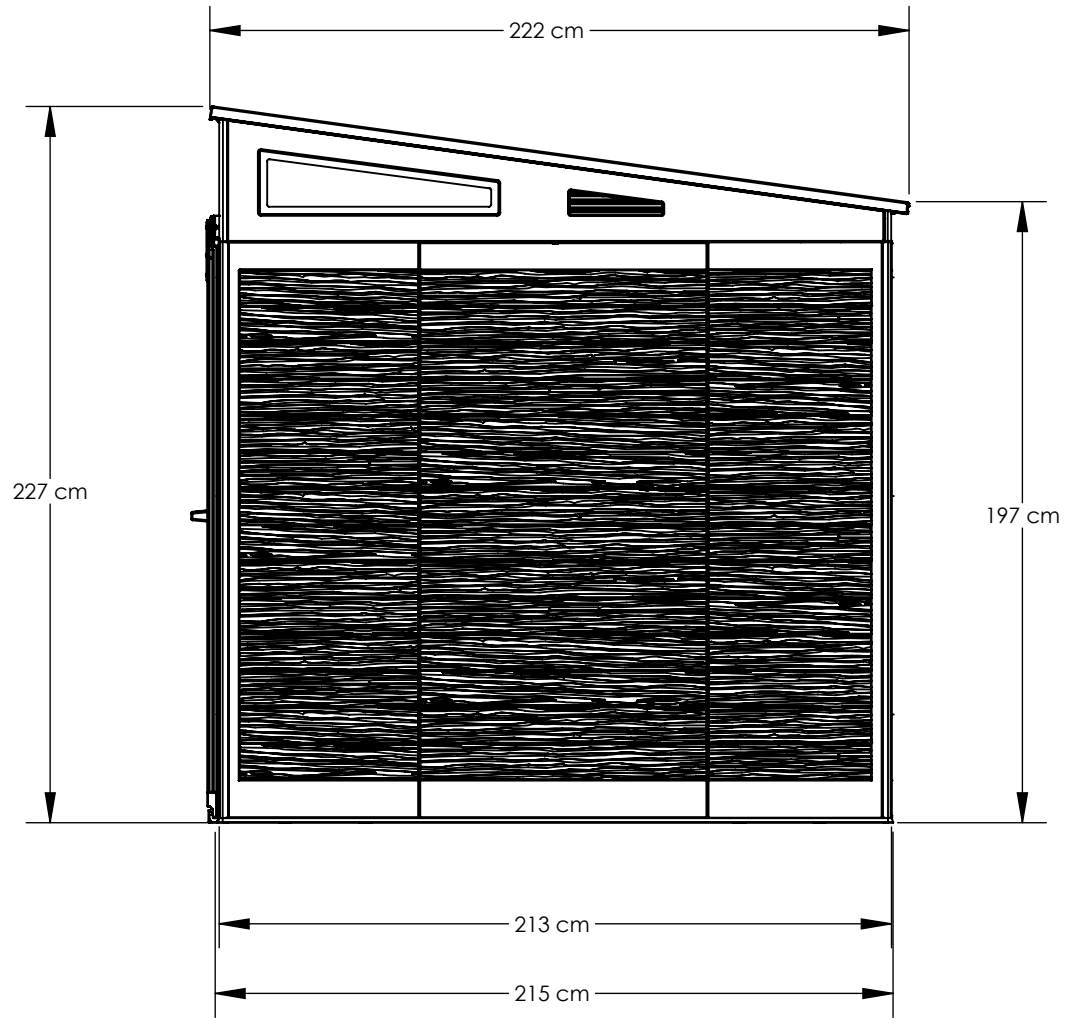

Suncast Corporation
701 North Kirk Road
Batavia, IL 60510 USA

BMS9000

INTERIOR VOLUME	16.7 m ³
EXT. COVERAGE AREA	7.1 m ²
ROOF PITCH	1.75:12

Suncast Corporation
701 North Kirk Road
Batavia, IL 60510 USA

BMS9000