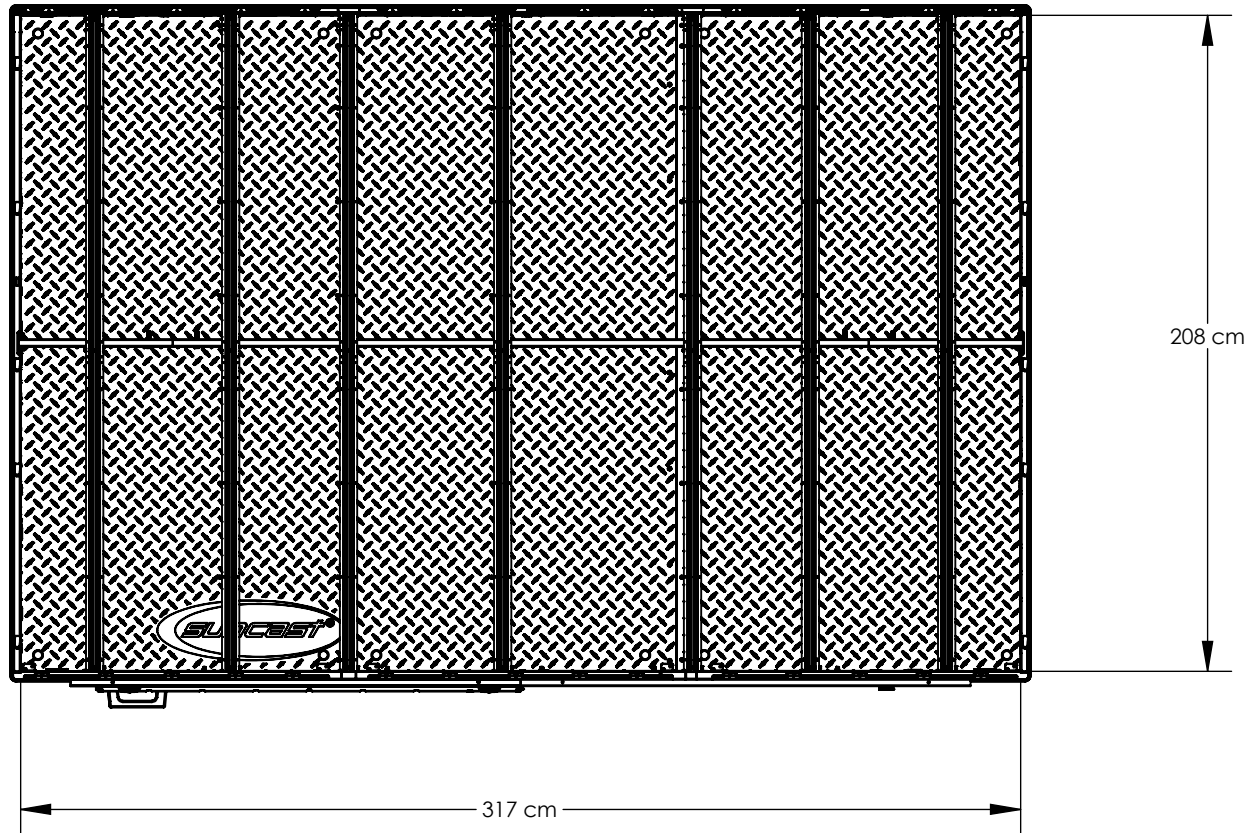

Suncast Corporation
701 North Kirk Road
Batavia, IL 60510 USA

BMS9000