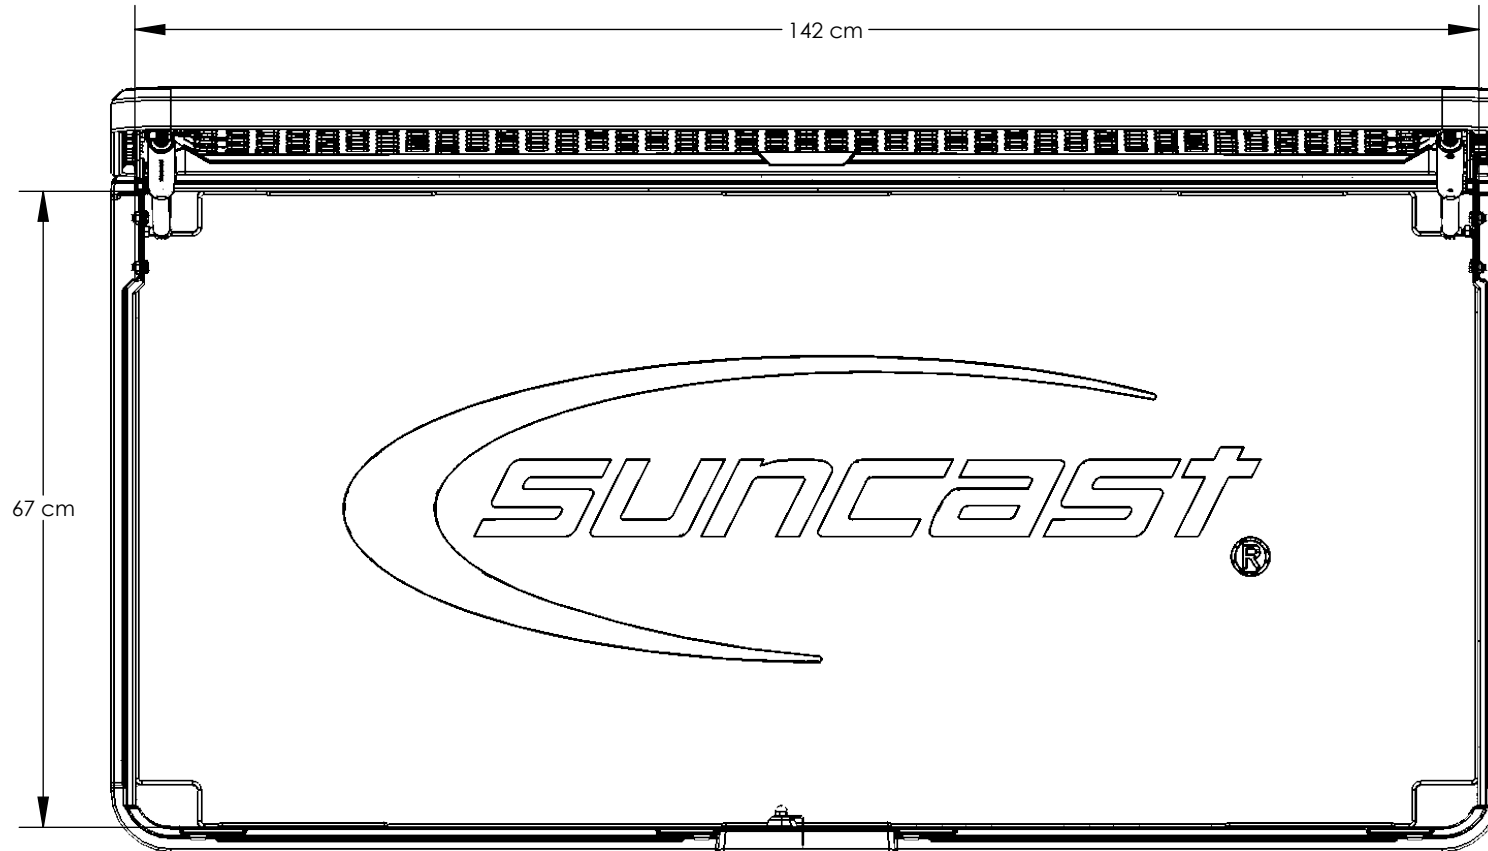

Suncast Corporation
701 North Kirk Road
Batavia, IL 60510 USA

BMDB1170