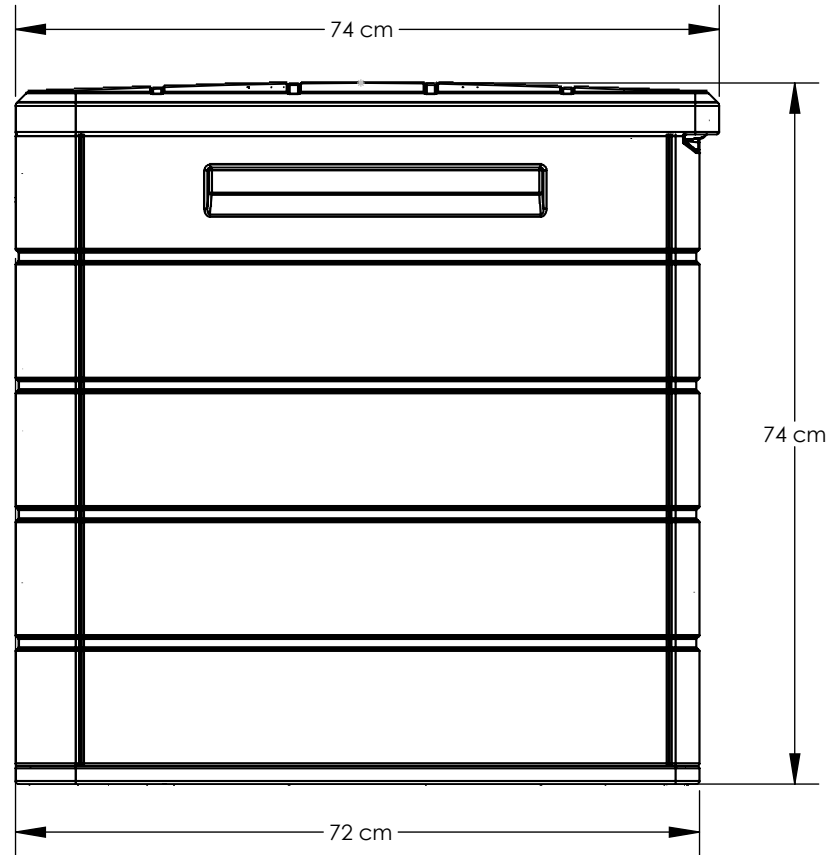

Suncast Corporation
701 North Kirk Road
Batavia, IL 60510 USA

BMDB1170

INTERIOR CAPACITY 643 L

EXT. COVERAGE AREA 1.1 m²

Suncast Corporation
701 North Kirk Road
Batavia, IL 60510 USA

BMDB1170

Suncast Corporation
701 North Kirk Road
Batavia, IL 60510 USA