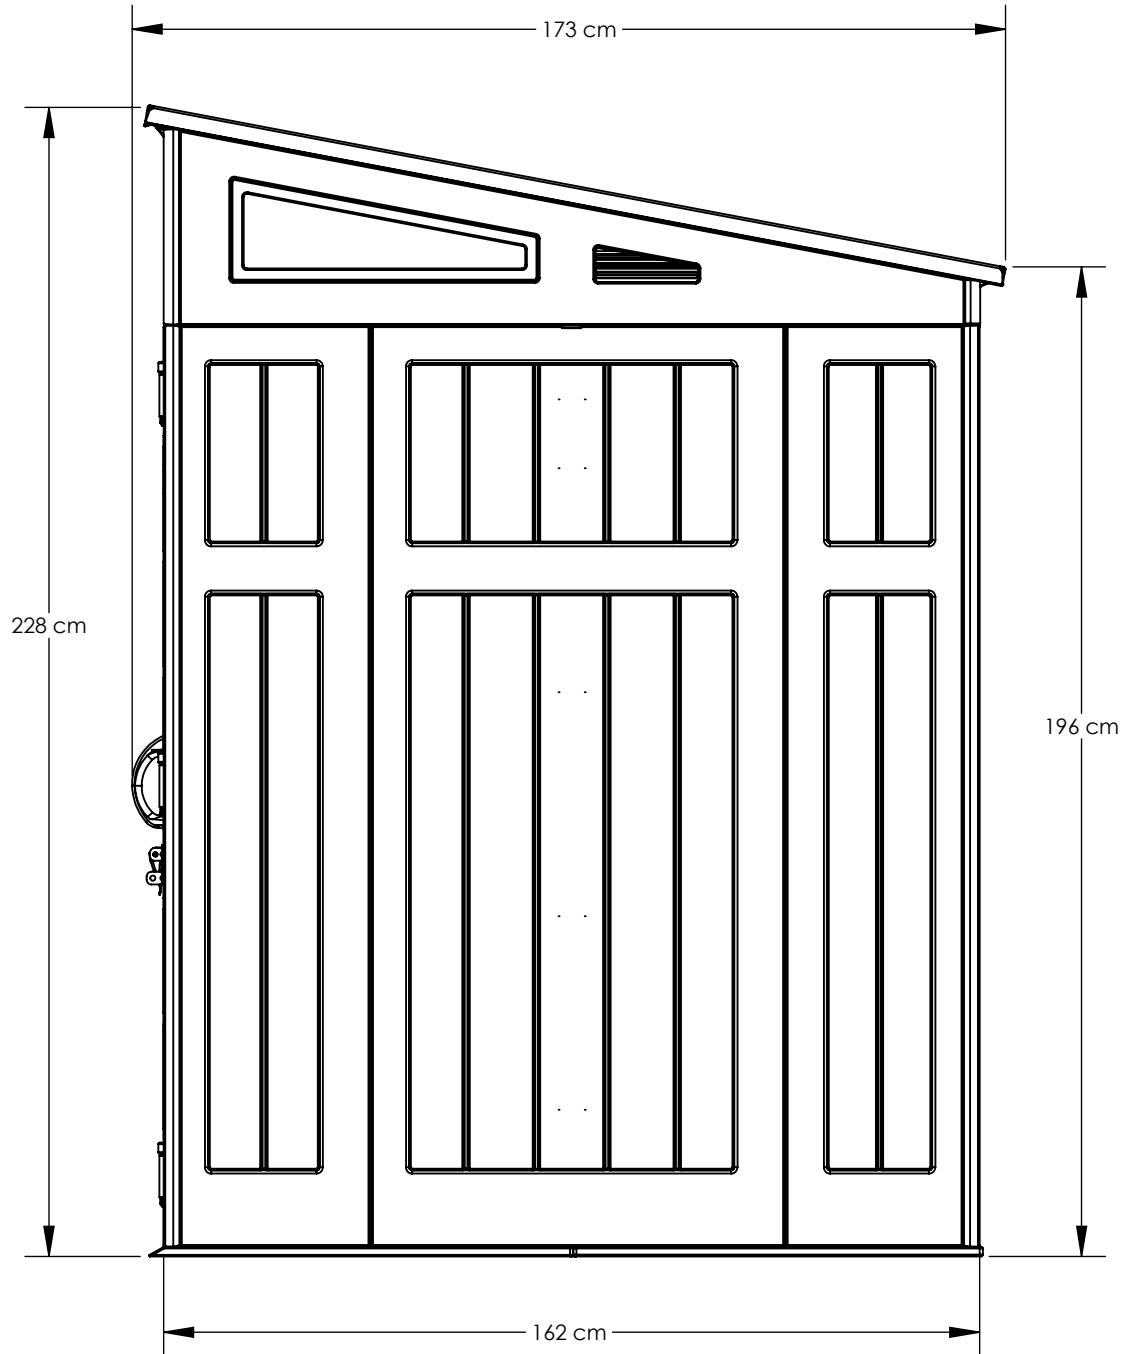

Suncast Corporation
701 North Kirk Road
Batavia, IL 60510 USA

BMS6580

INTERIOR VOLUME	5.7	m ³
EXT. COVERAGE AREA	2.8	m ²
ROOF PITCH	2.3:12	

Suncast Corporation
701 North Kirk Road
Batavia, IL 60510 USA

BMS6580