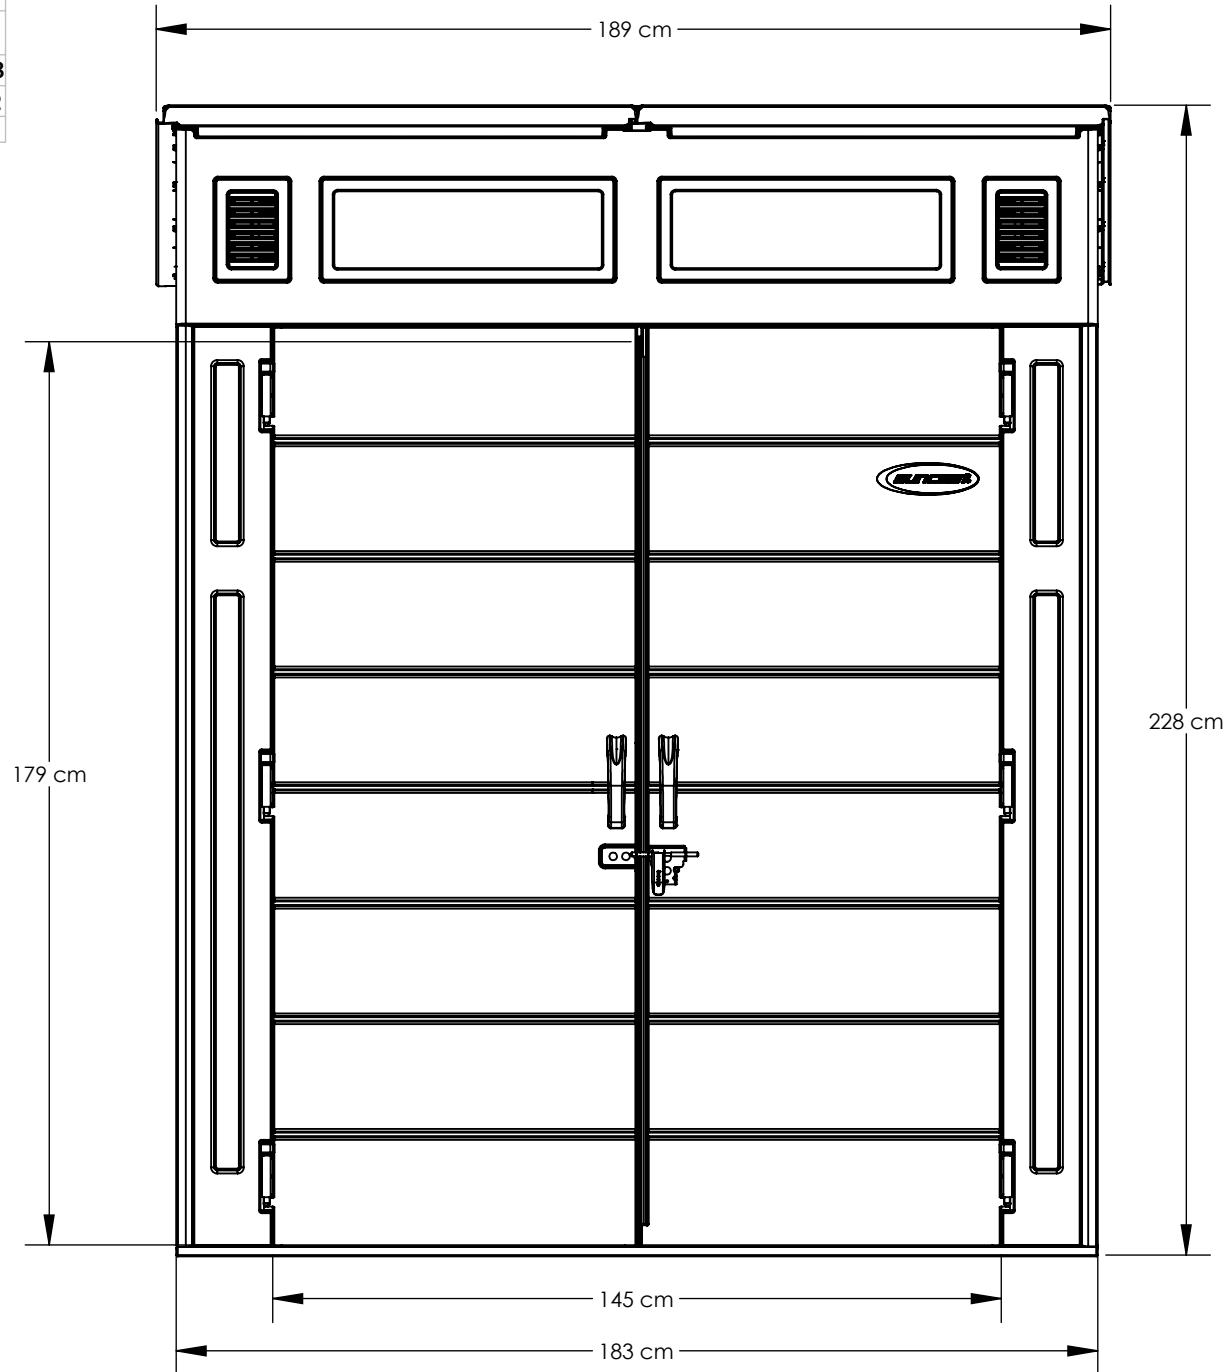

Suncast Corporation
701 North Kirk Road
Batavia, IL 60510 USA

BMS6580

INTERIOR VOLUME	5.7	m ³
EXT. COVERAGE AREA	2.8	m ²
ROOF PITCH	2.3:12	

Suncast Corporation
701 North Kirk Road
Batavia, IL 60510 USA

BMS6580