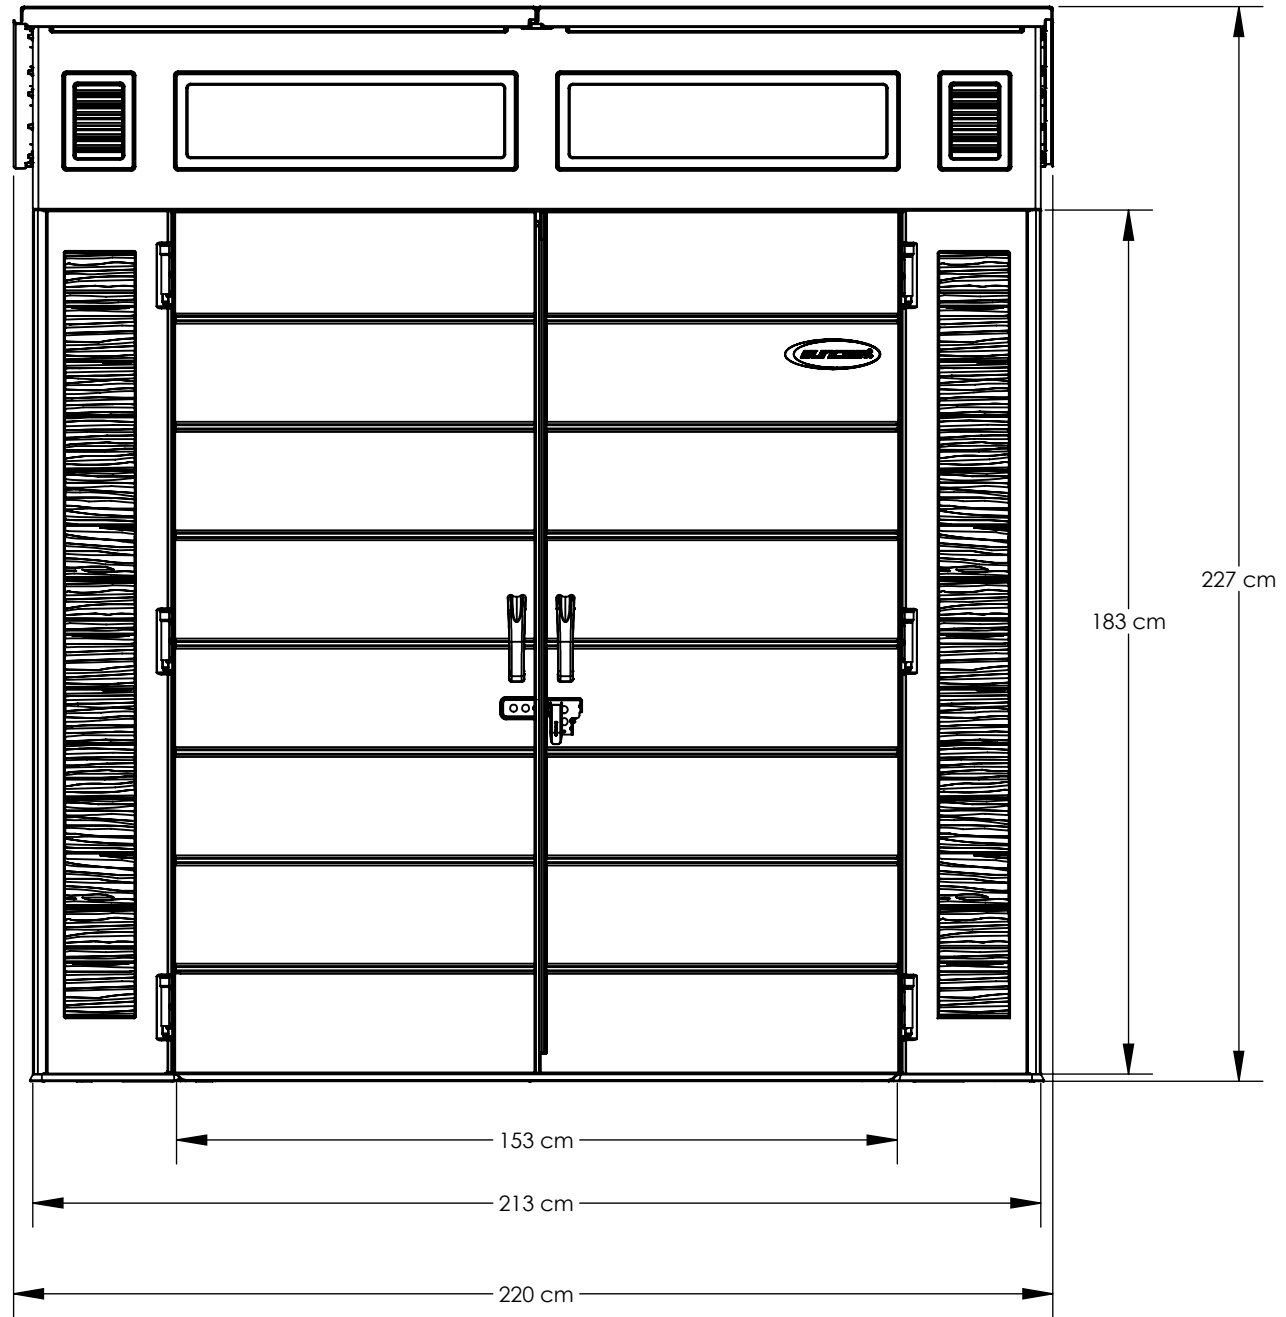

Suncast Corporation
701 North Kirk Road
Batavia, IL 60510 USA

BMS7780

INTERIOR VOLUME	9.0	m ³
EXT. COVERAGE AREA	4.6	m ²
ROOF PITCH	1.75:12	

Suncast Corporation
701 North Kirk Road
Batavia, IL 60510 USA

BMS7780