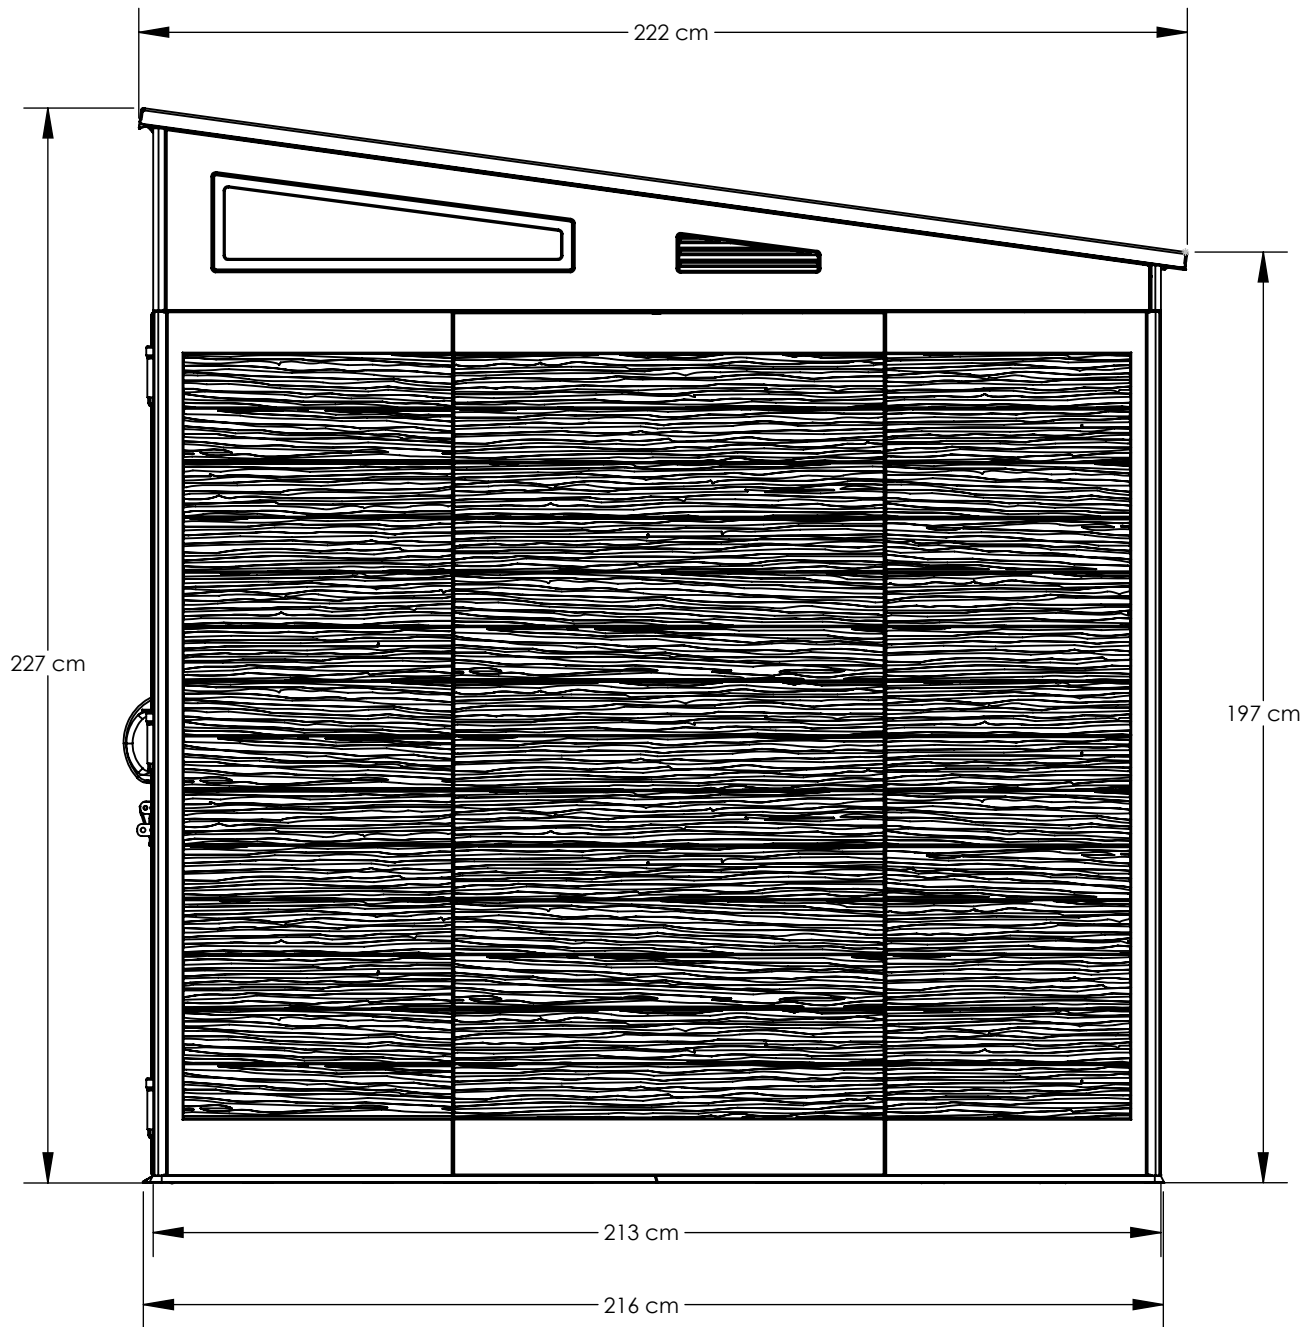

Suncast Corporation
701 North Kirk Road
Batavia, IL 60510 USA

BMS7780

INTERIOR VOLUME	9.0	m ³
EXT. COVERAGE AREA	4.6	m ²
ROOF PITCH	1.75:12	

Suncast Corporation
701 North Kirk Road
Batavia, IL 60510 USA

BMS7780