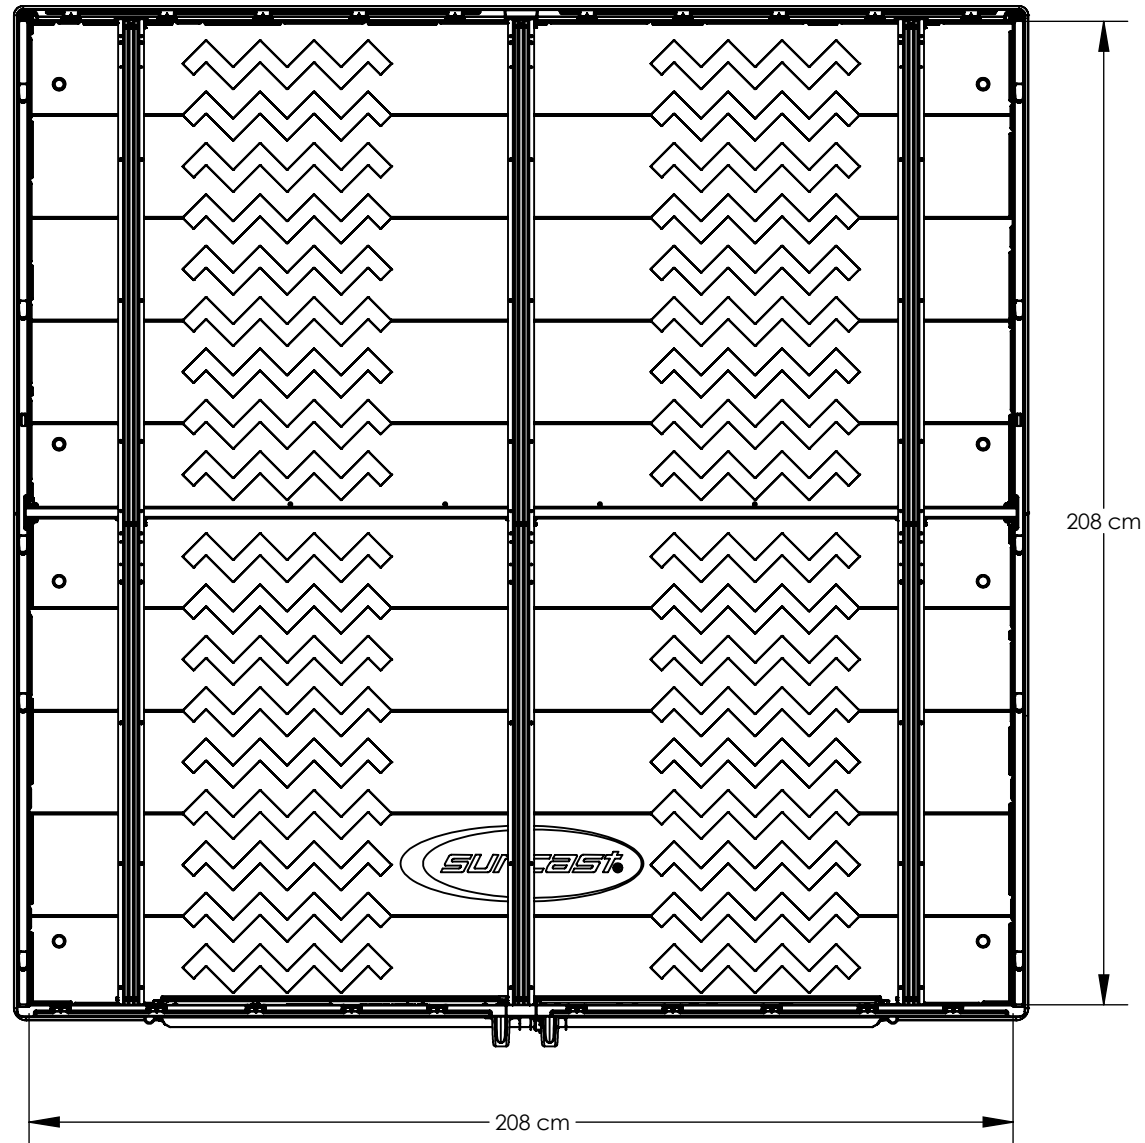

Suncast Corporation
701 North Kirk Road
Batavia, IL 60510 USA

BMS7780