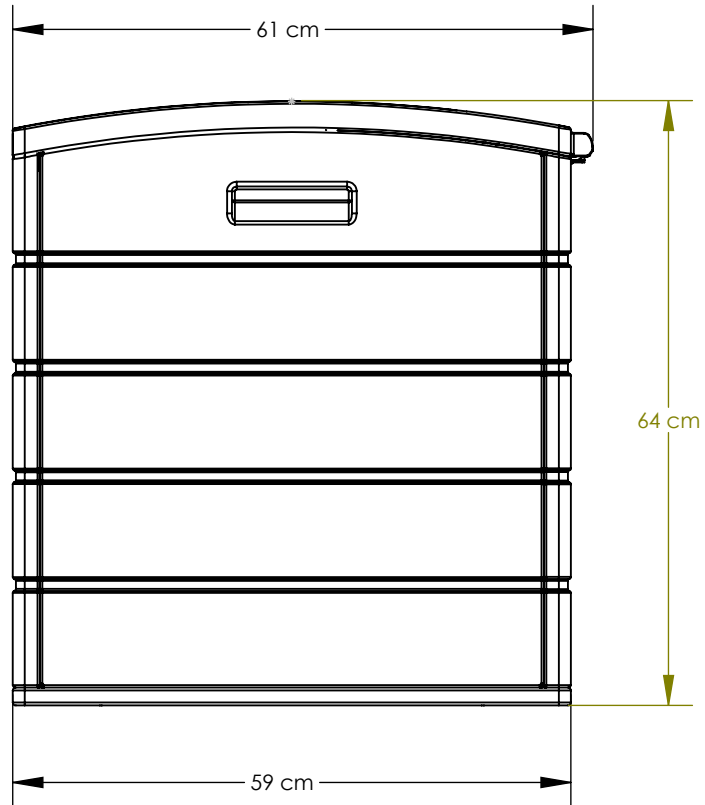

Suncast Corporation
701 North Kirk Road
Batavia, IL 60510 USA

BMDB1120

INTERIOR CAPACITY	454	L
EXT. COVERAGE AREA	0.9	m ²

Suncast Corporation
701 North Kirk Road
Batavia, IL 60510 USA

BMDB1120

Suncast Corporation
701 North Kirk Road
Batavia, IL 60510 USA