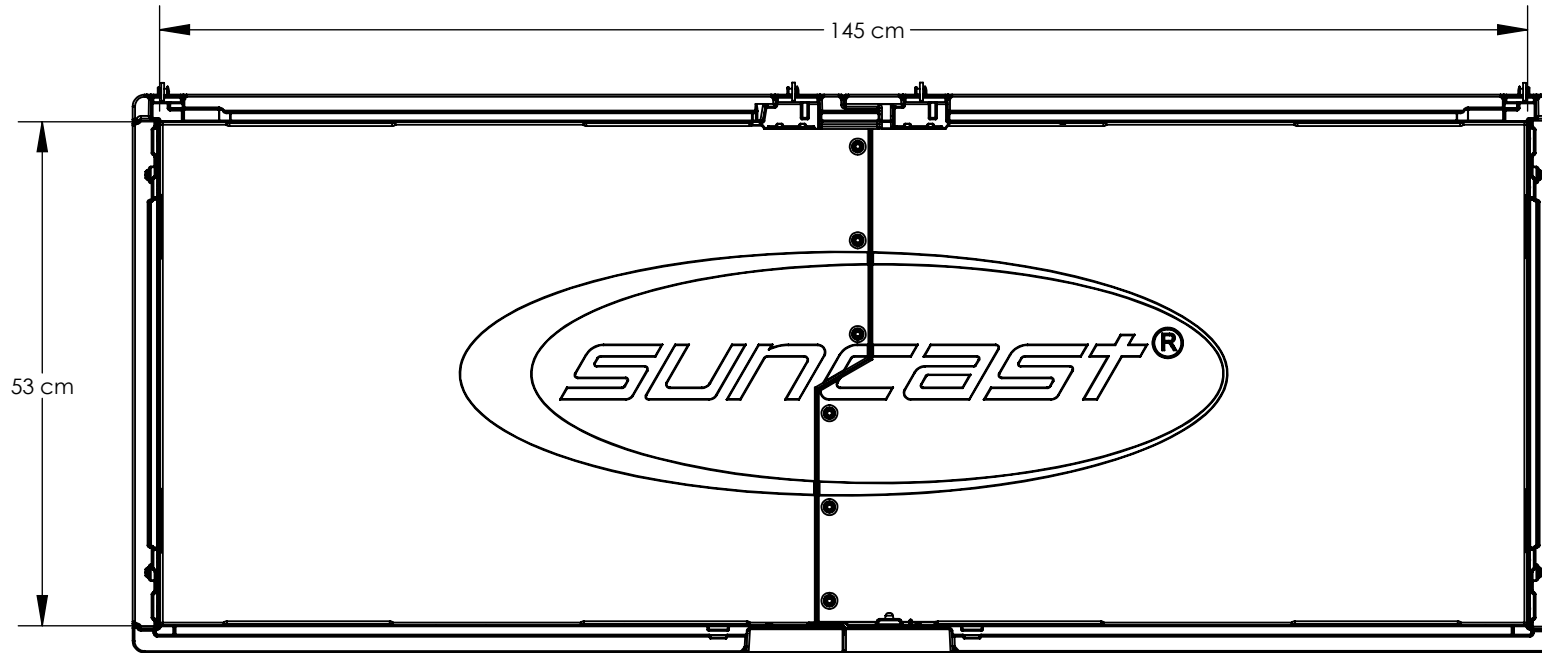

Suncast Corporation
701 North Kirk Road
Batavia, IL 60510 USA

BMDB1120