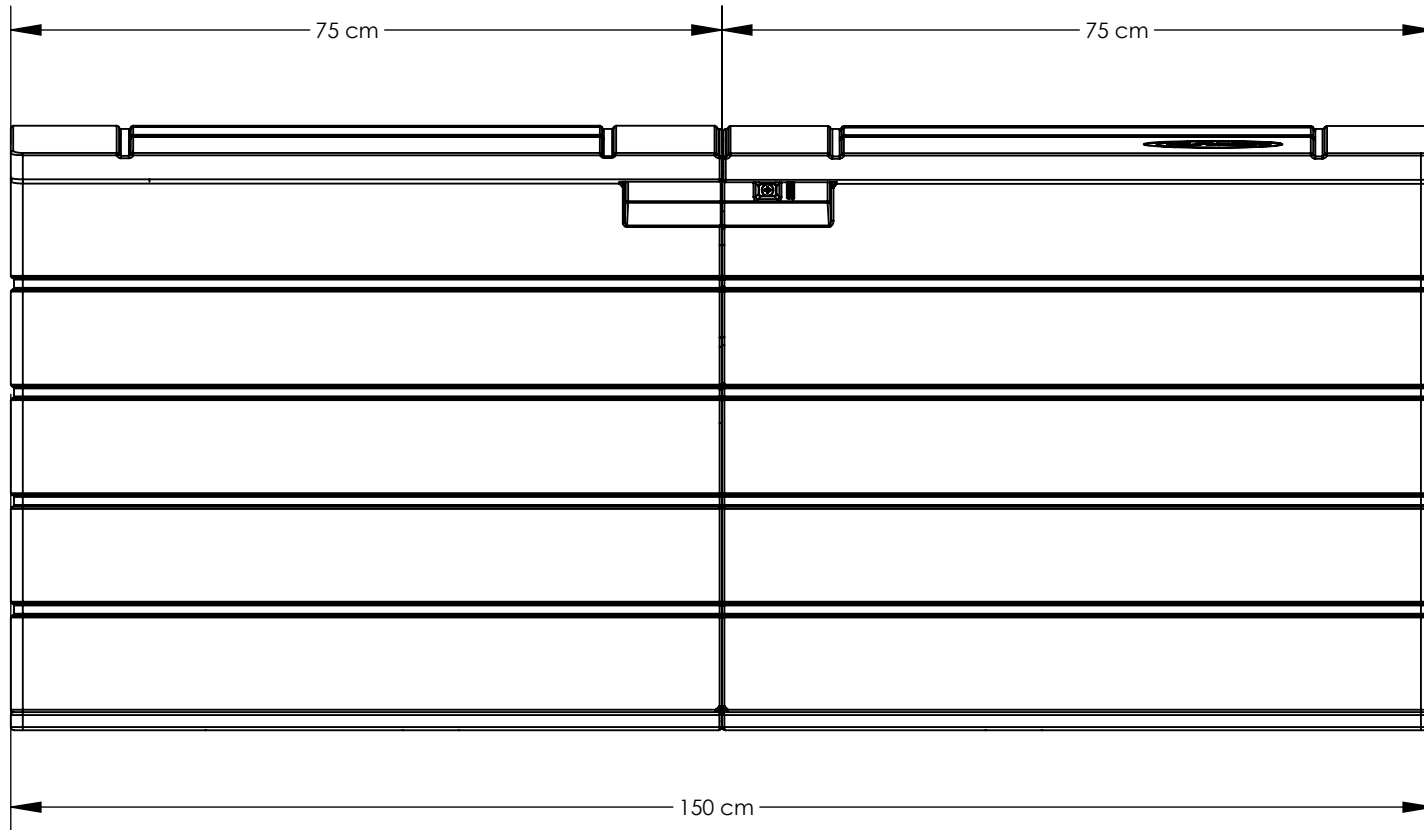

Suncast Corporation
701 North Kirk Road
Batavia, IL 60510 USA

BMDB1120

INTERIOR CAPACITY	454	L
EXT. COVERAGE AREA	0.9	m ²

Suncast Corporation
701 North Kirk Road
Batavia, IL 60510 USA

BMDB1120

Suncast Corporation
701 North Kirk Road
Batavia, IL 60510 USA