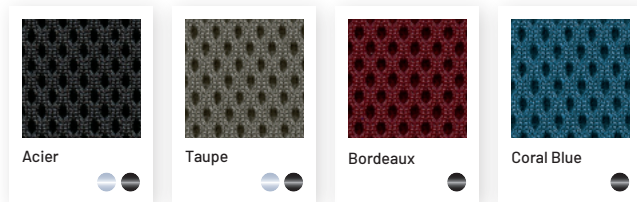

AIRCOMFORT® | AirComfort® Bezug