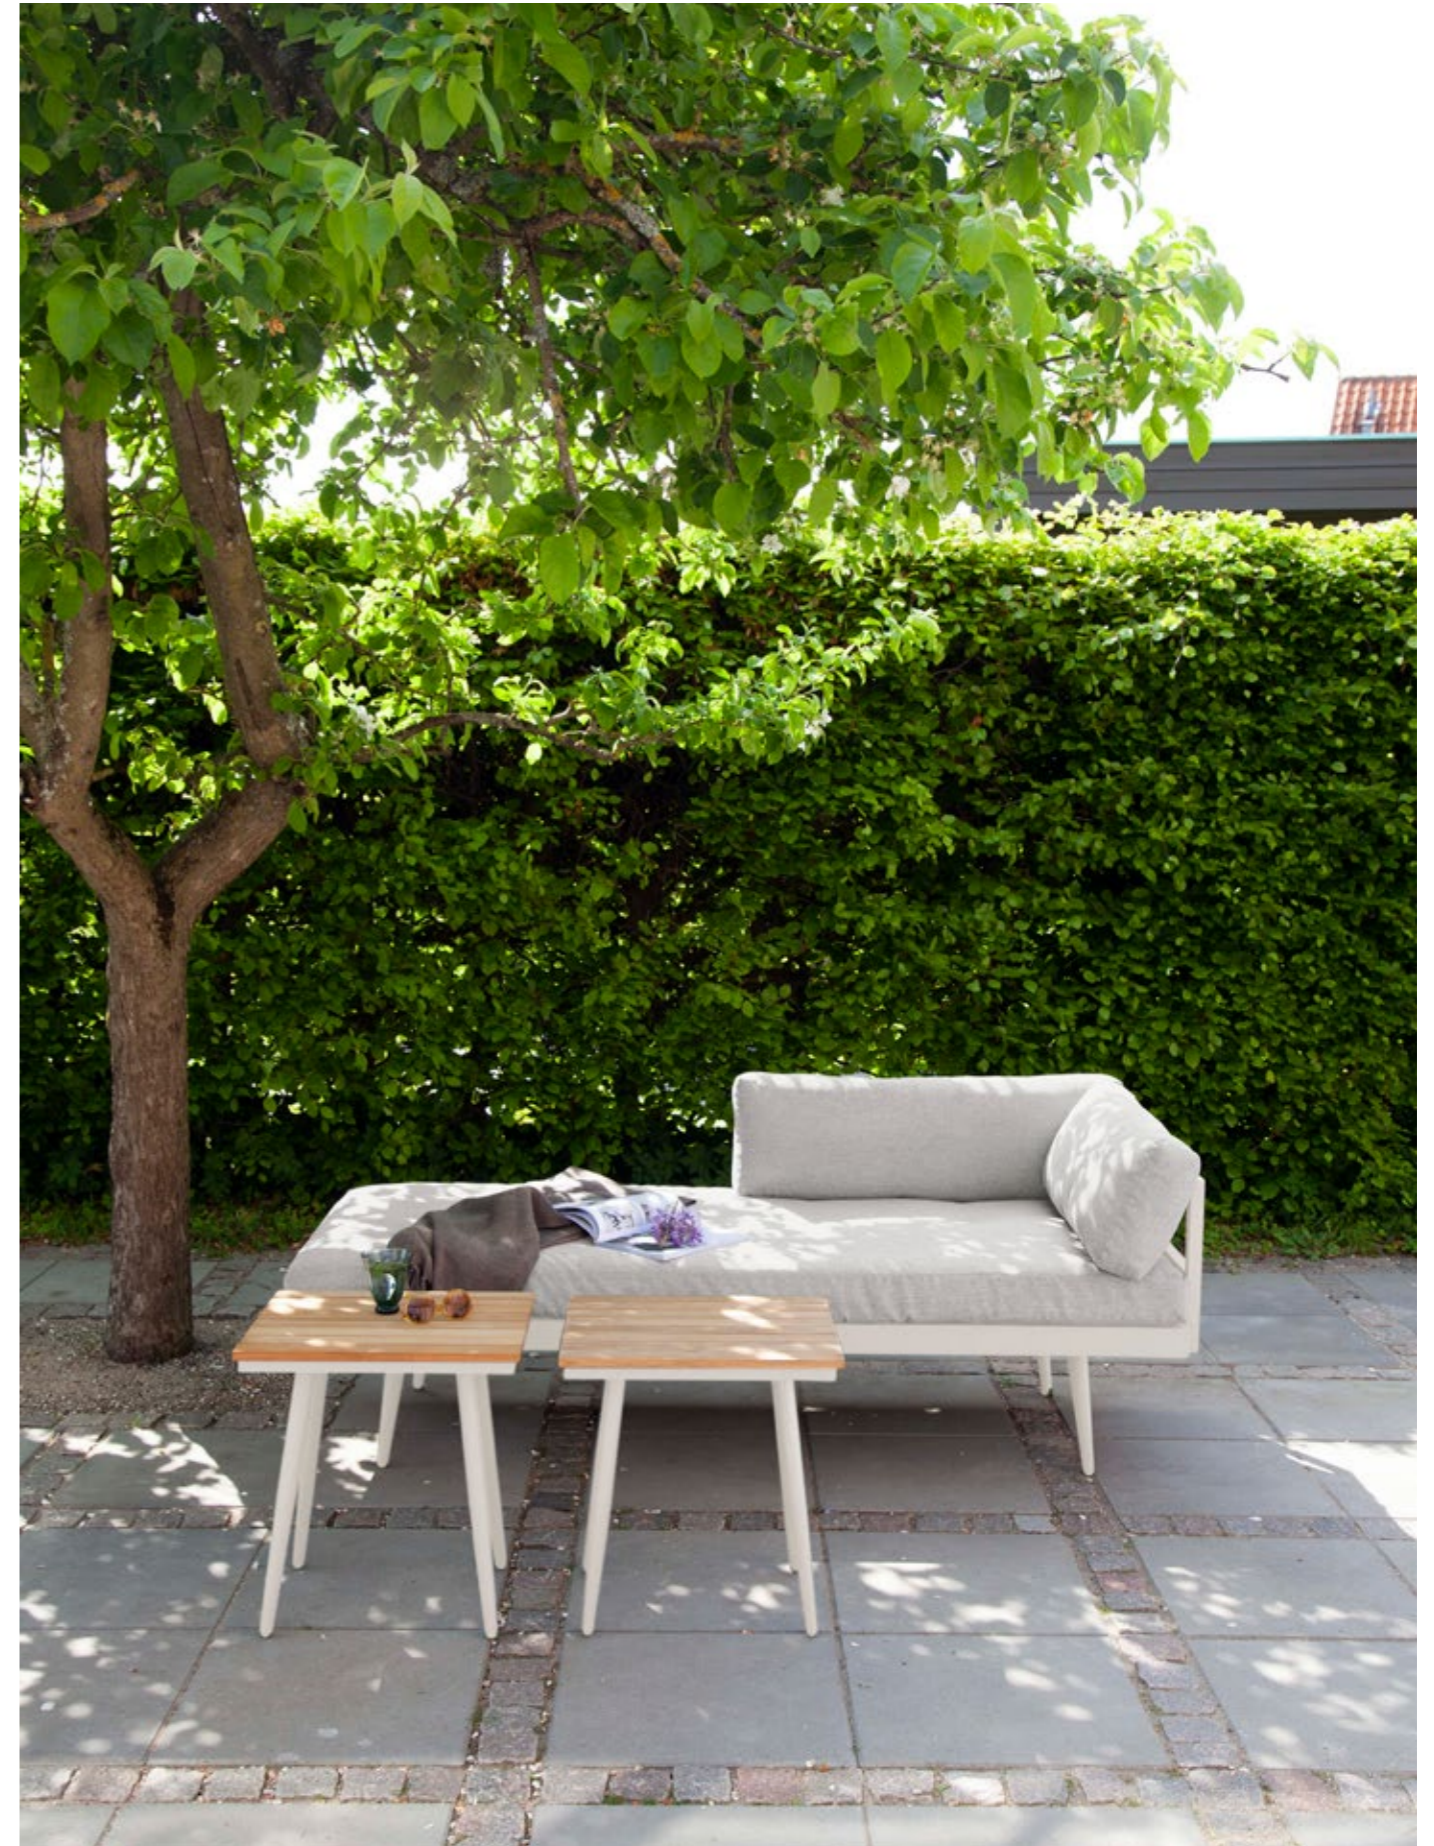

Whether the sun is shining or the rain is falling, this lounge chair will be a stylish and reliable addition to any outdoor setting.

EYA

EYA LOUNGE CHAIR

Item no. 3157000
Teakwood with Viro Rope
W68 x D82 x H68 cm

EYA SIDE TABLE

Item no. 2157000
Teakwood
W45 x L45 x H43 cm

RIO

A flexible and inviting lounge series designed for pure relaxation. With deep cushions, modular elements and a calm, modern expression, Rio creates comfortable outdoor spaces for unwinding, gathering and enjoying life at a slower pace.