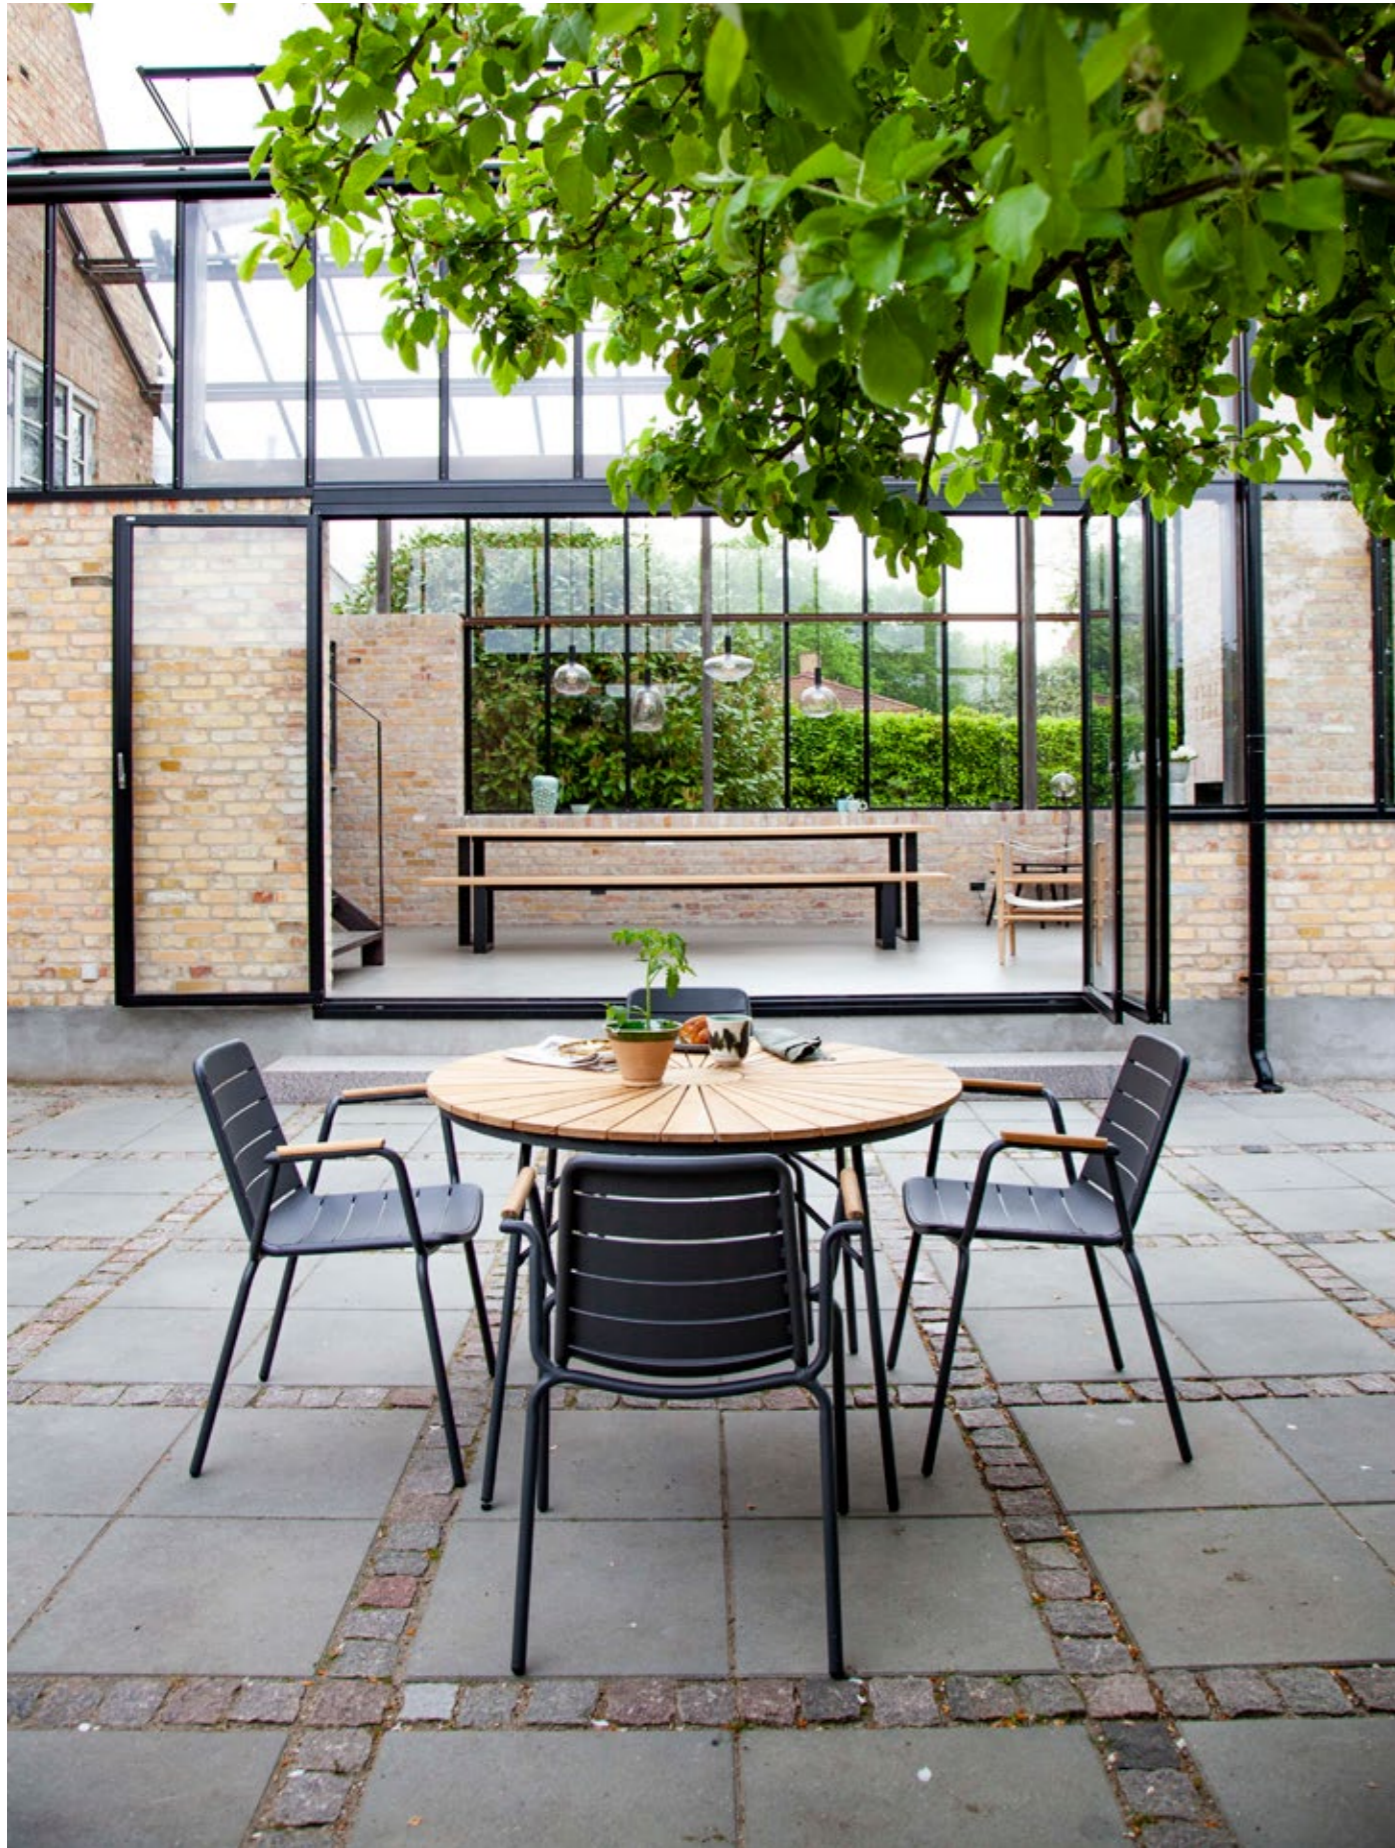

Imagine stepping into your own backyard and feeling as if you've been transported to the serene and elegant gardens of France.

Let yourself be inspired by the French park ambiance and add a touch of luxury and style to your outdoor oasis.