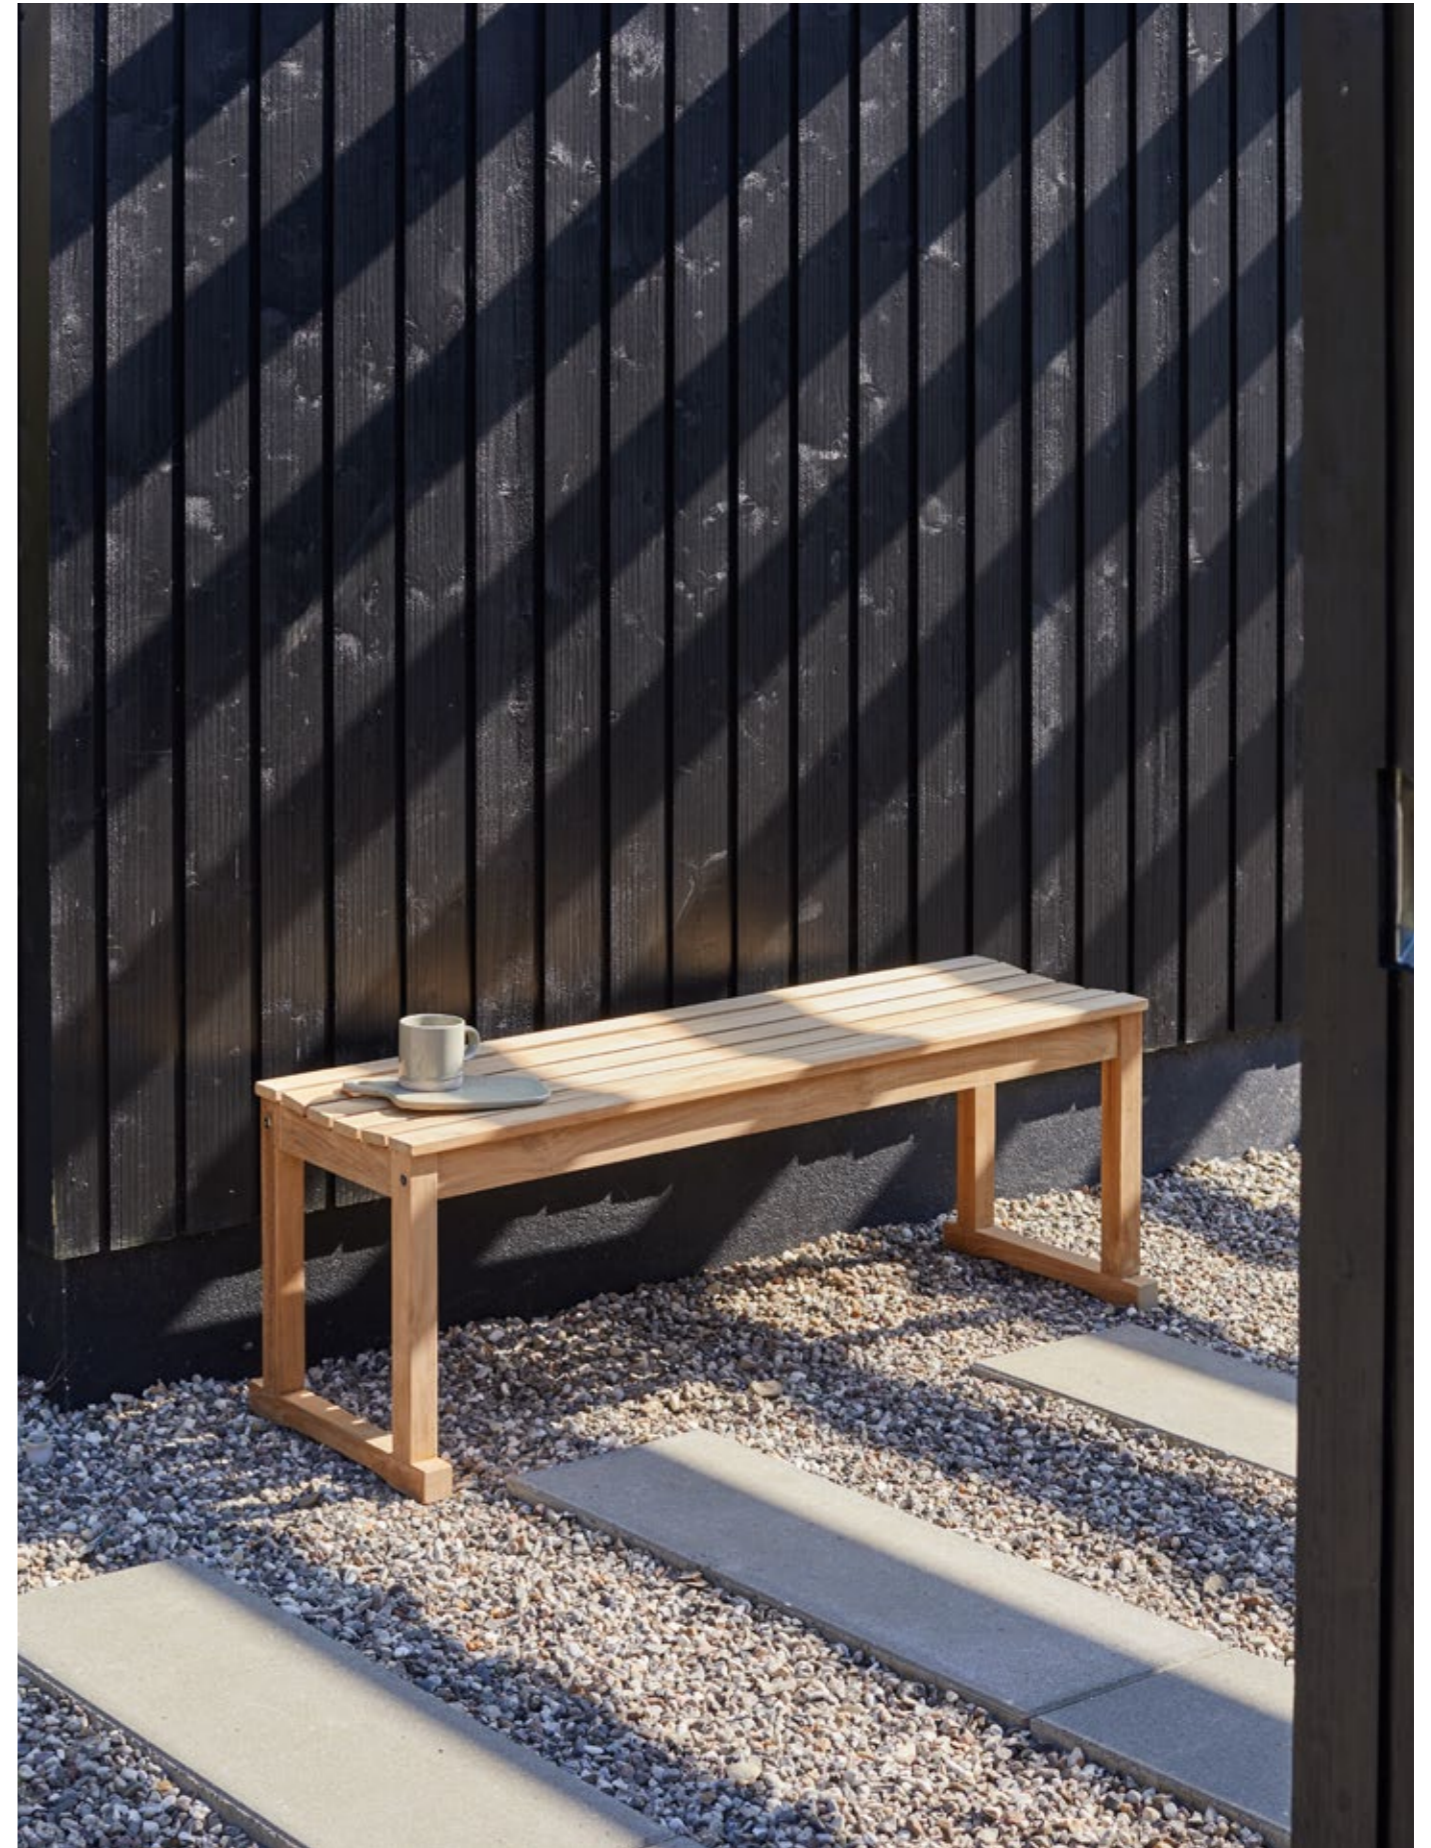

FOLDING TABLE, round ●
Item no. 2537000
Teakwood
Ø110 x H74 cm

VEGA

A calm and elegant series crafted from solid teak with soft, rounded profiles. Inspired by spa-like simplicity and natural wellness, Vega brings warmth, balance and everyday tranquillity to bathrooms, terraces and relaxed living spaces.