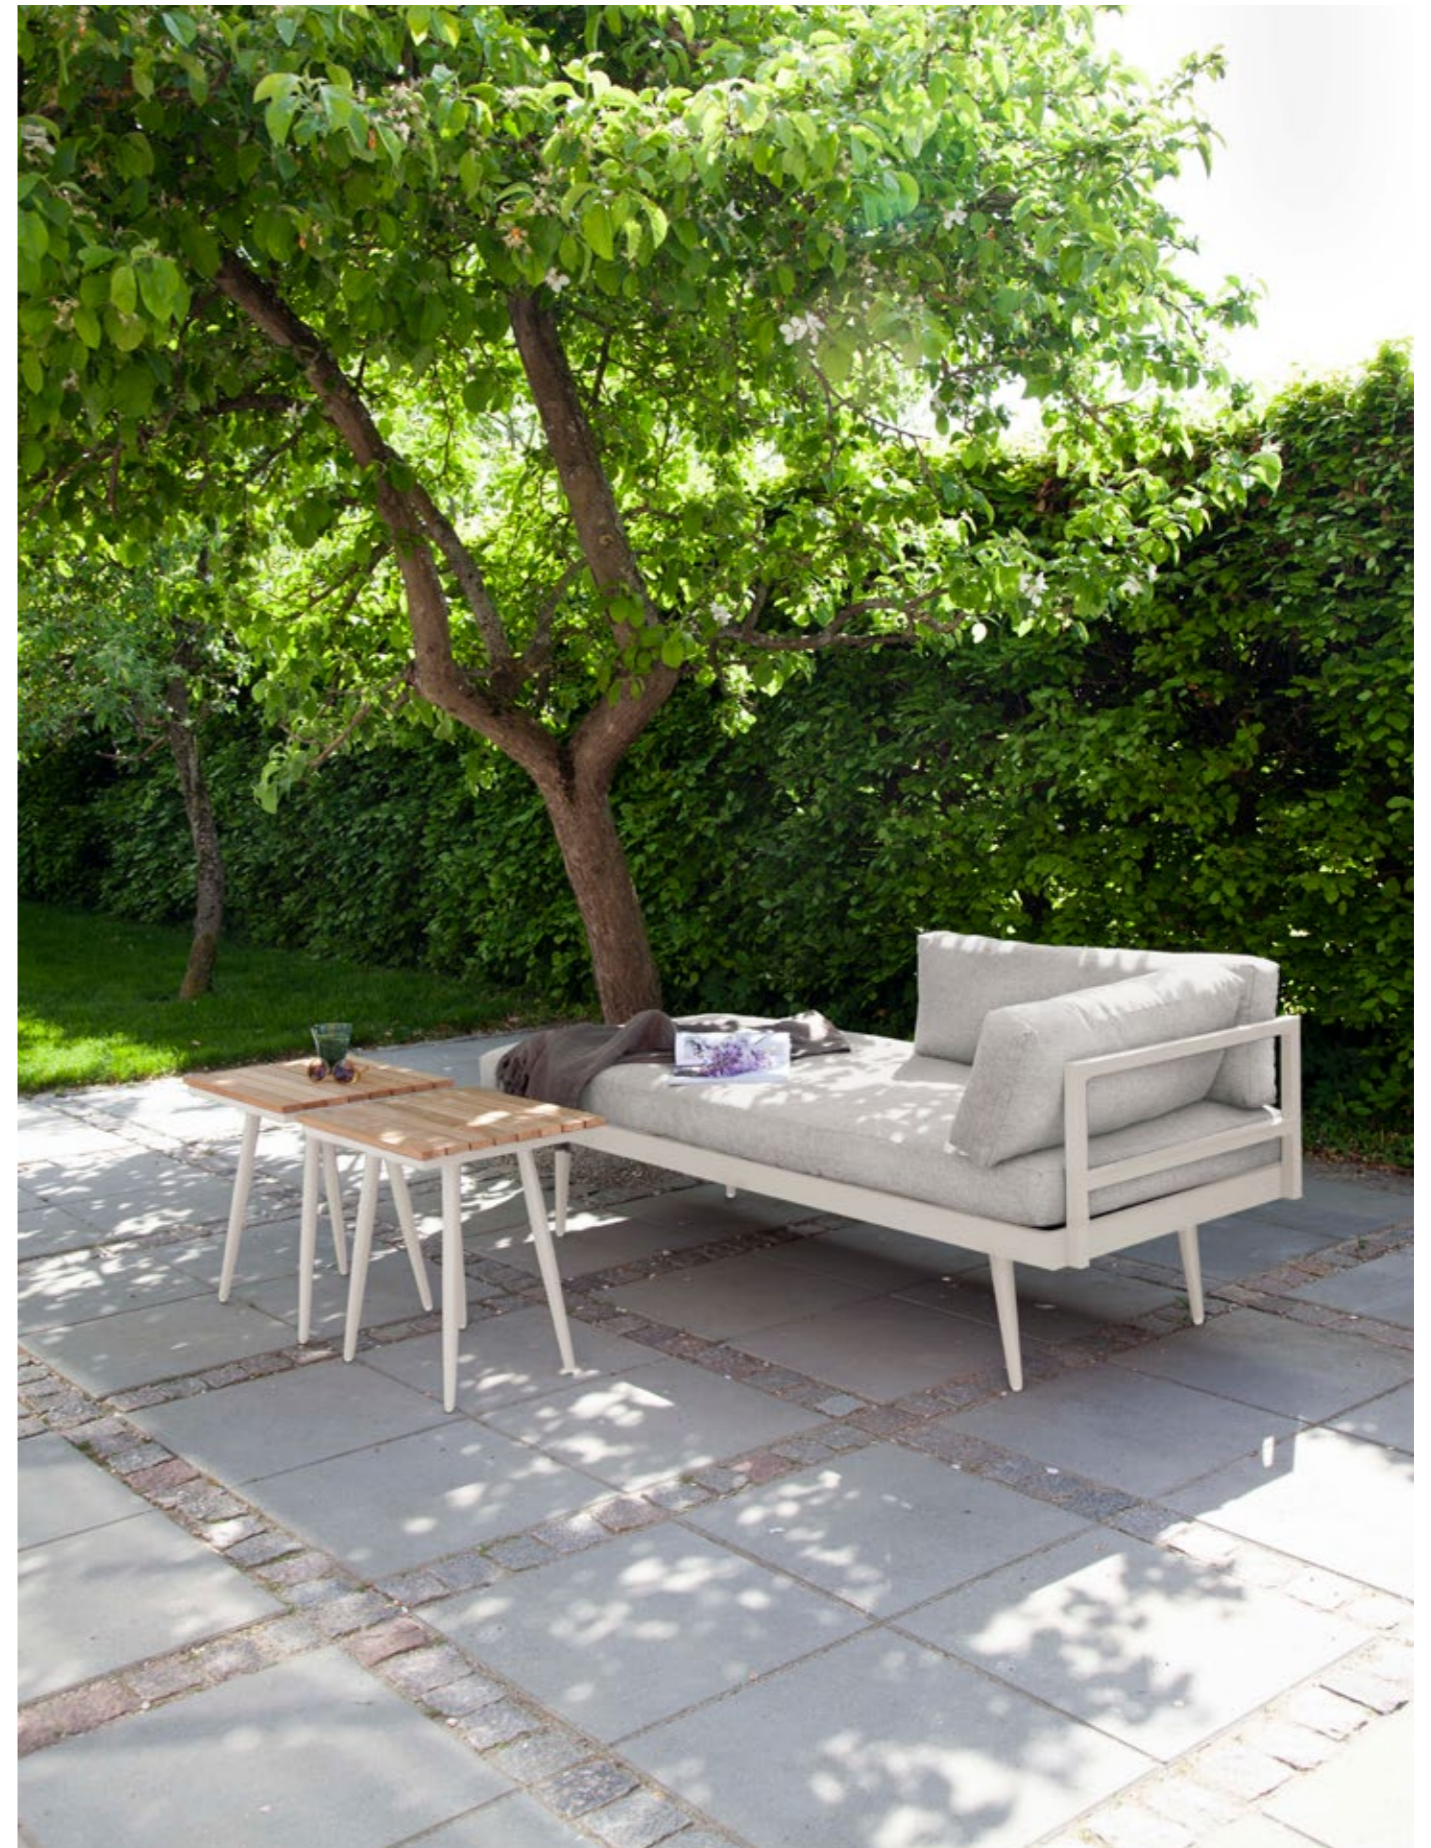

L180 x D90 x H72 cm

RIO LOUNGE TABLE

Item no. 2612144

Teak, aluminium w/ sandy grey powder coating

W120 x D60 x H35 cm

ELLEN

A beloved, timeless dining series with graceful silhouettes and soft, crafted details. Created for relaxed summer moments, shared meals and outdoor living across generations.